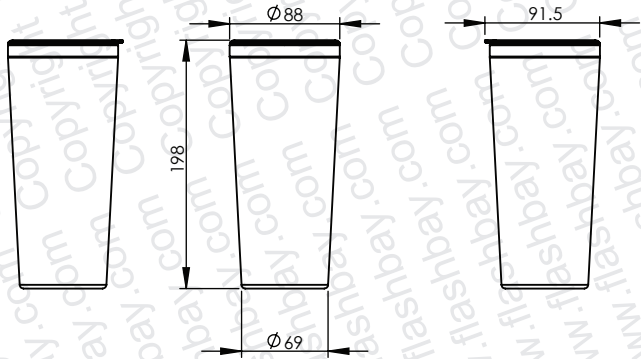

600ml

450ml

300ml

PRODUCT
Metro

CODE
MTR

DIMENSIONS
mm

SCALE
1:6