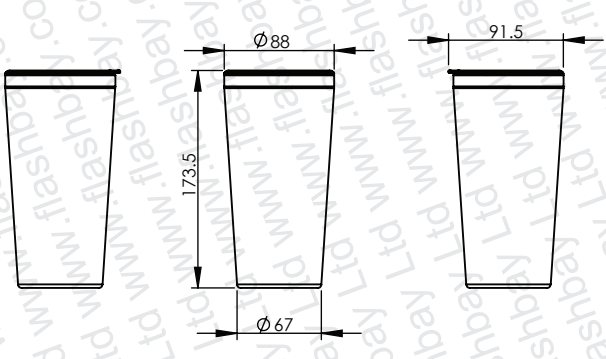

600ml

450ml

300ml

PRODUCT
Metro

CODE
MTR

DIMENSIONS
mm

SCALE
1:6