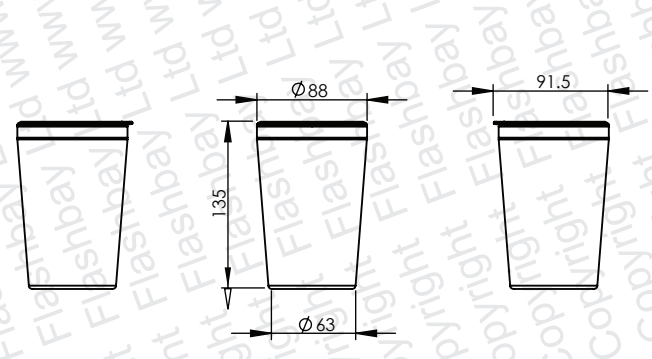

600ml

450ml

300ml

PRODUCT
Metro

CODE
MTR

DIMENSIONS
mm

SCALE
1:6